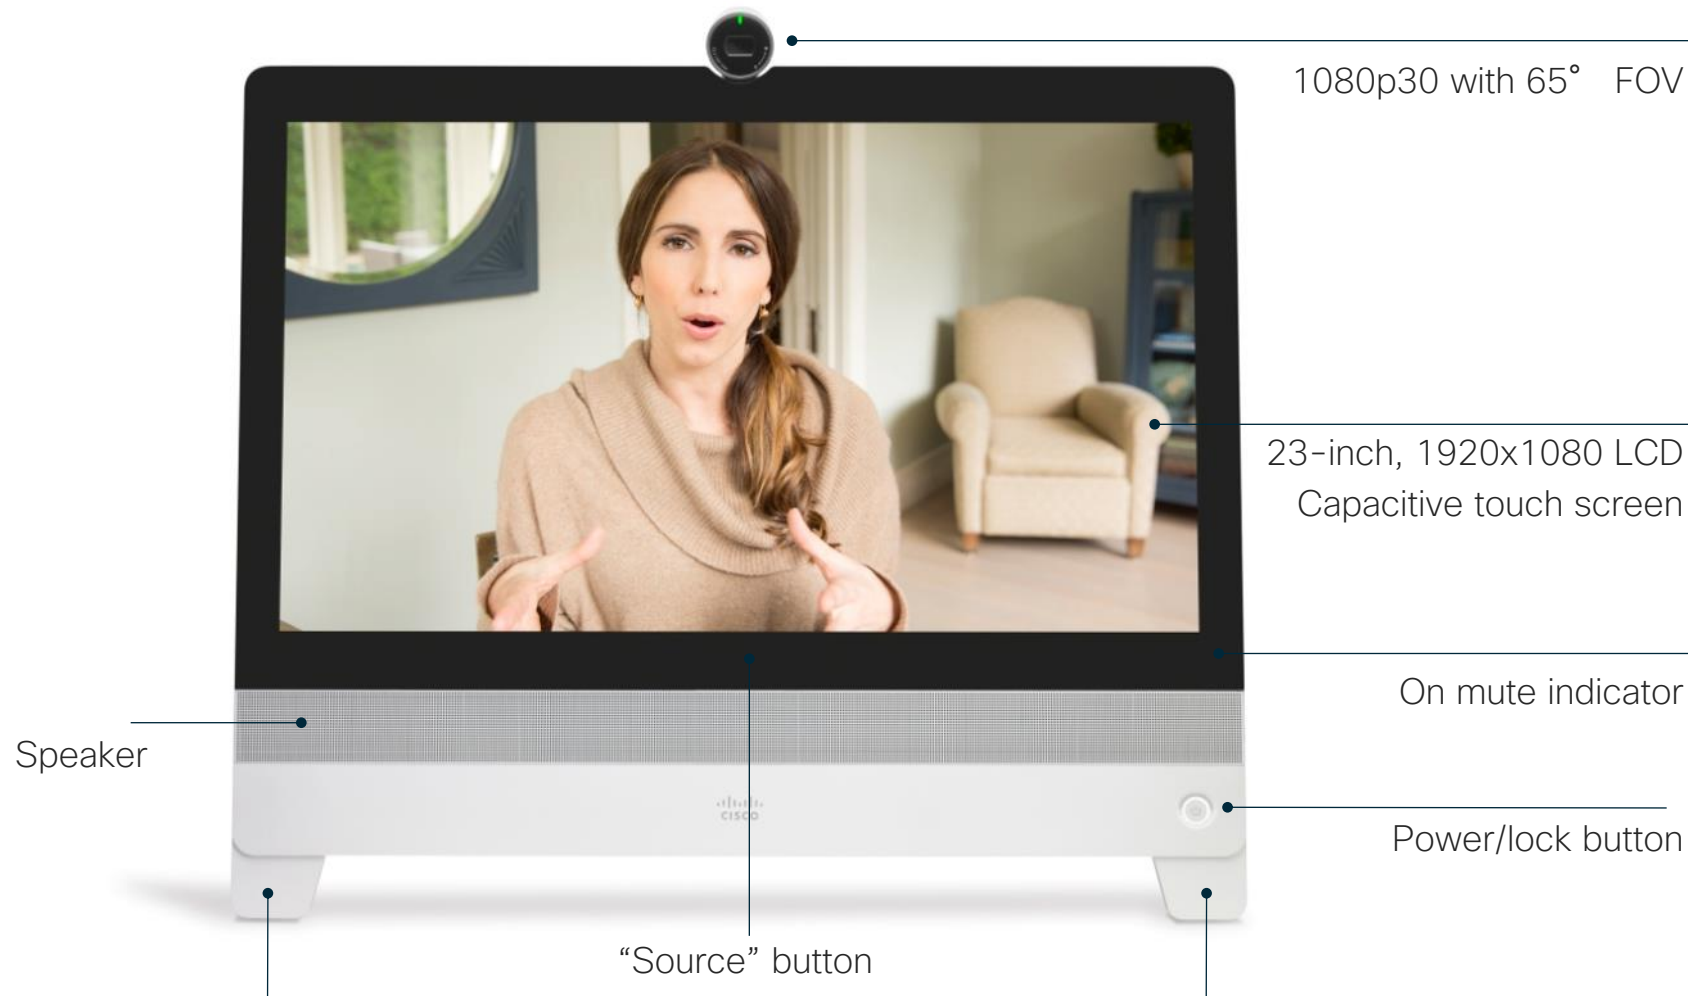

DX80 – Front

Delivering immersive face-to-face experience to the desktop.

Invisible technology allows the user to focus on the meeting.

Features

- 802.11 a/b/g/n wireless and Gigabit Ethernet connectivity
- Bluetooth and USB
- Peripheral support offers many options for personalization
- Android 4.1 and Google Play Store access for third-party applications
- HDMI Input for PC/Mac Display and Content Sharing
- Tiltable Document Camera
- VESA (100) mount support

DX80 - Rear

Magnetic lid and main I/O
(2x USB-A, USB-B, HDMI-in, 2x Ethernet Power Inlet, SD card slot)

Screen angle adjustment
38° - 85°

Mute button

Volume rocker

USB input

Kensington lock

Feature: Document Camera

Express ideas naturally

The high definition camera can be tilted down and keyboard slid under the unit. The DX80 will automatically adjust the image with correct orientation.

Users can share printed blueprints, sketch ideas or present objects in a most comfortable and stable position.